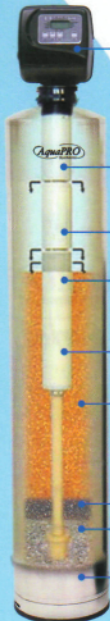

Stainless Water Conditioner *Plus*

Control Valve

- Extra Cycle Button
- Easy Programming
- Easy to read LED display
- Service and Self Diagnostic Indicator

- Advanced programming options including up to six independently adjustable cycle times with time remaining displayed during regeneration

MediaGuard 85™
Iron / Sulfur Reduction
MediaGuard comprised of KDF 85

High Capacity Resin

Greensand Plus™

Gravel under bed

High Quality
Stainless Steel Tank
includes Isolation
Ring and ventilation
holes on base